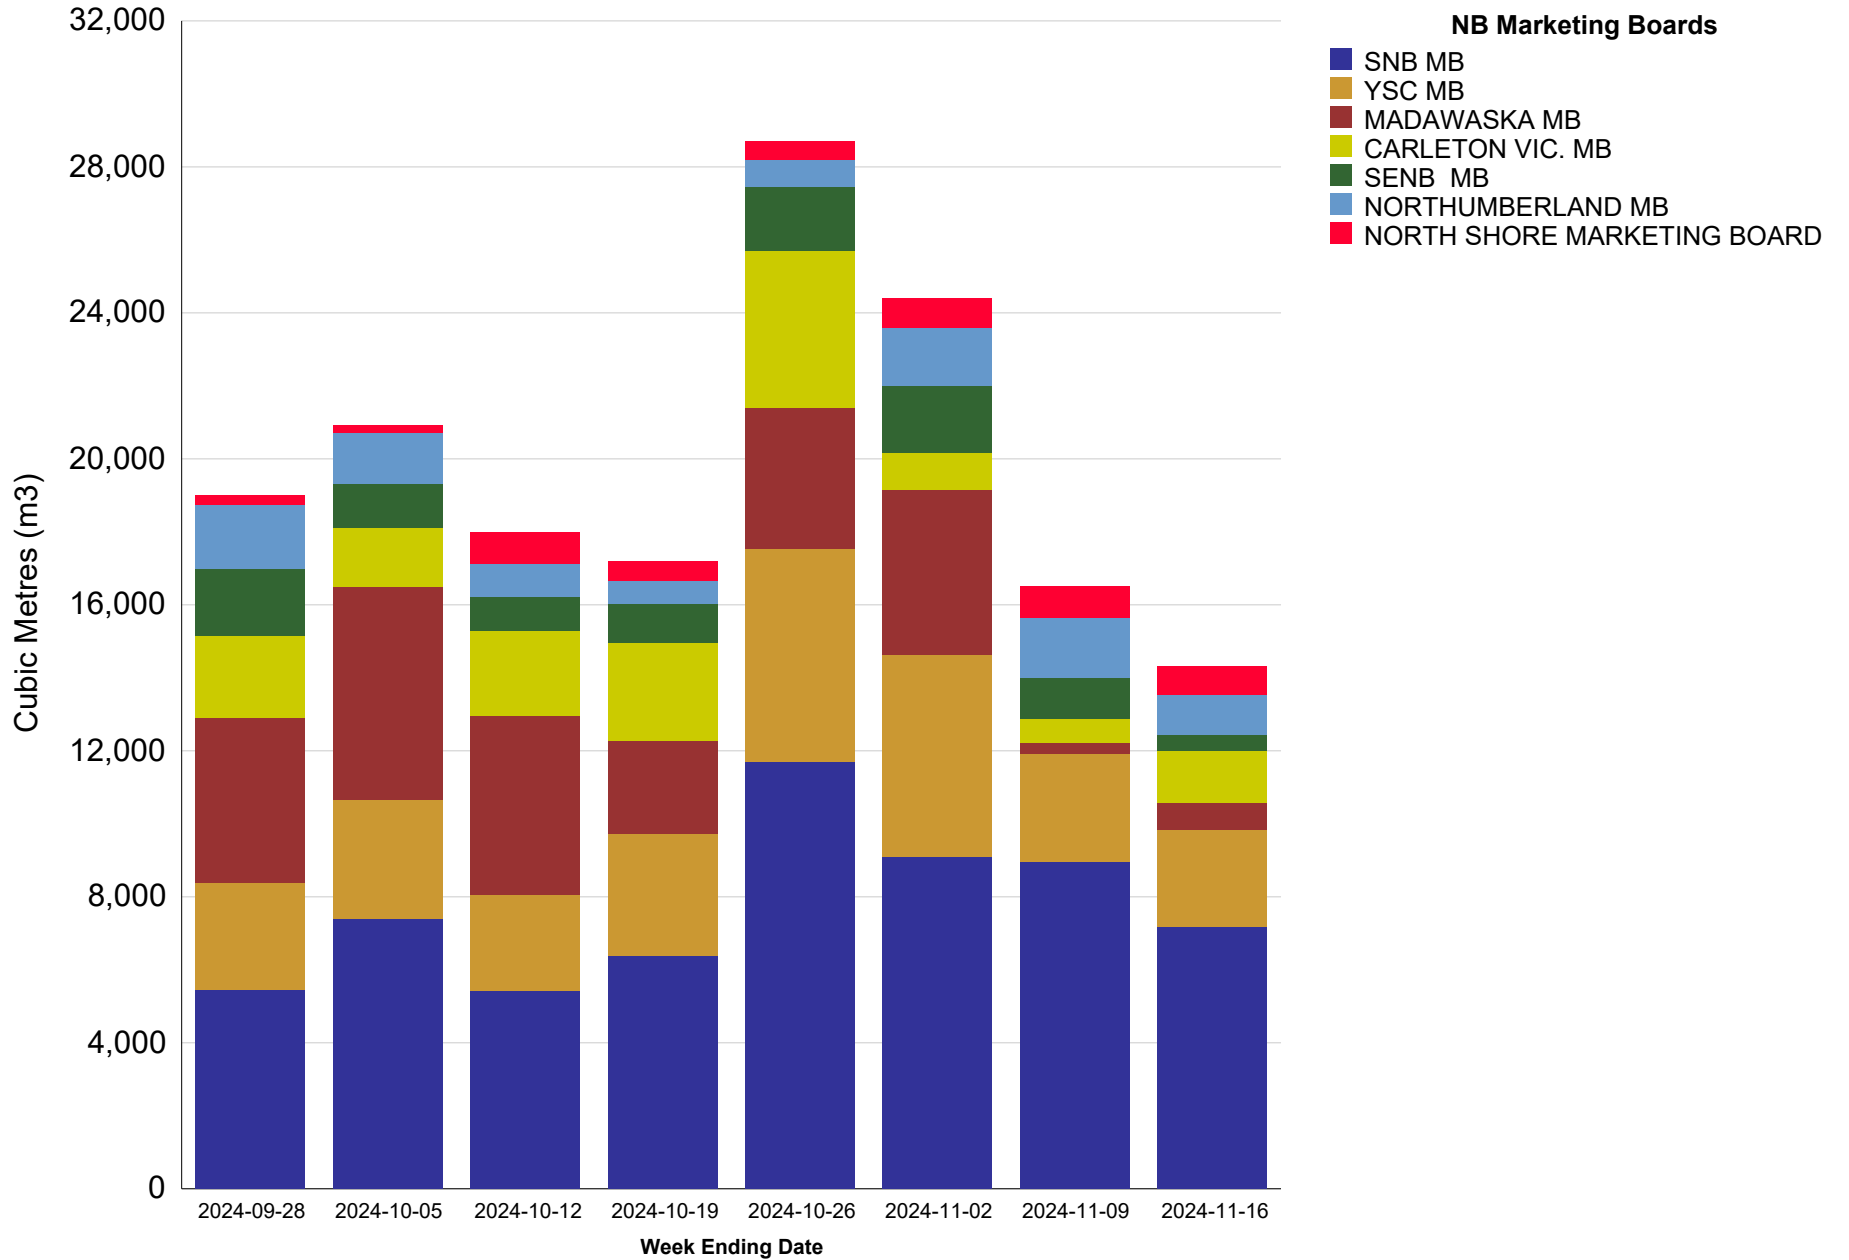

# NB Private Wood Delivered to JDI Mills - Past 8 Weeks - VOLUME

# NB Private Wood Delivered to JDI Mills - Past 8 Weeks - PRODUCTS

# NB Private Wood Delivered to JDI Mills - Past 8 Weeks - VALUE