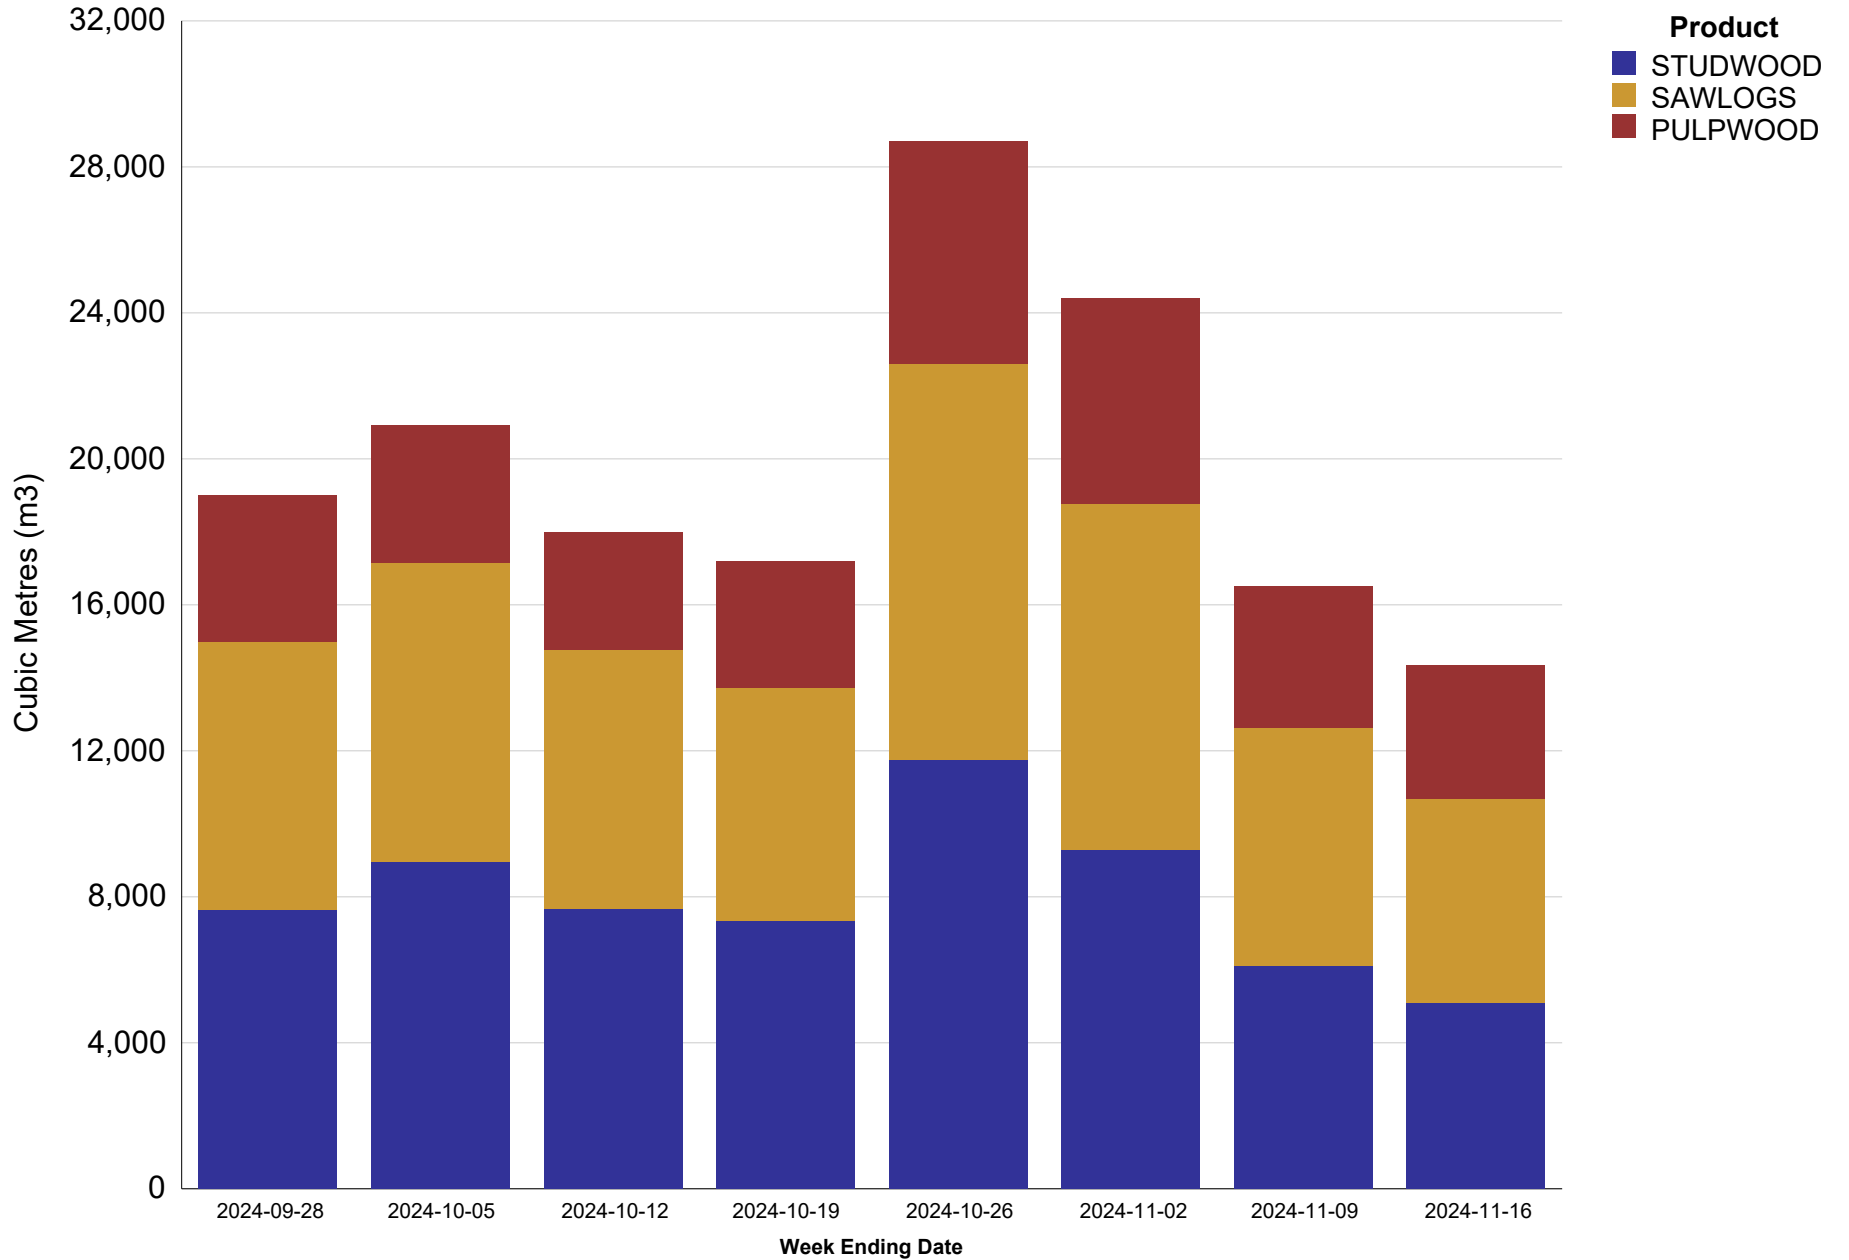

NB Private Wood Delivered to JDI Mills - Past 8 Weeks - PRODUCTS